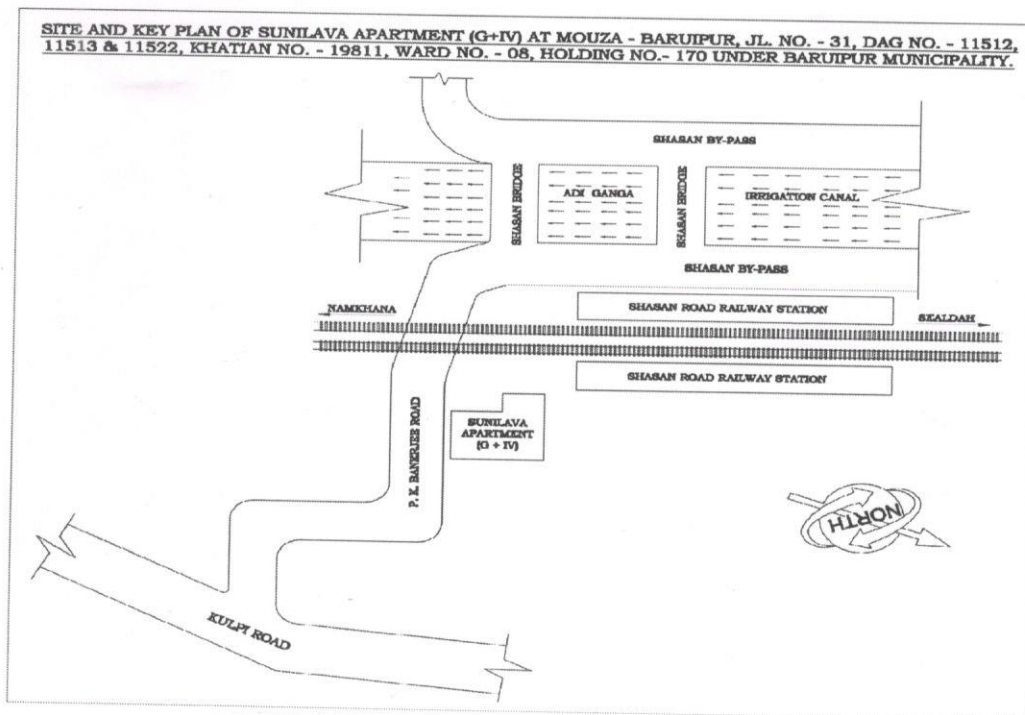

# RAICHAUDHURI CONSTRUCTION PRIVATE LIMITED

BARUIPUR, SOUTH 24 PARGANAS

C O SRABANI RAI CHAUDHURI,  
SHASAN P.K. BANERJEE ROAD,  
WARD NO - 09, WEST BENGAL,  
KOL - 700144, SOUTH 24 PGS,

Ref No.....

Date.....

### TO WHOM IT MAY CONCERN

Location plan of proposed project "SUNILAVA APARTMENT" situated at Holding No - 170, Ward No- 08, Mouza- Baruipur, J.L No - 31, Dag No - 11512, 11513 & 11522, Khatian No -19811 Under Baruipur Municipality, P.S - Baruipur, District - South 24Parganas, Kolkata-700 144 is shown below: